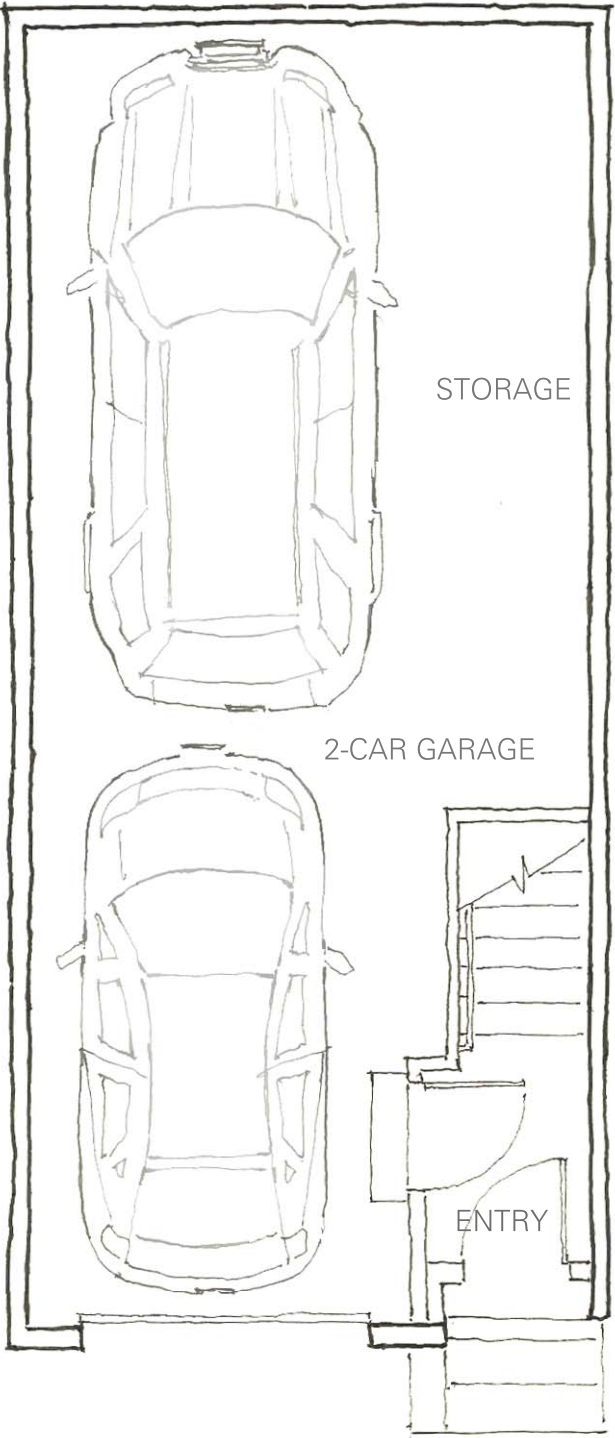

BROOKFIELD
FLOOR PLANS
1300 SQ. FT.

JULIET OPTION

ROMEO OPTION