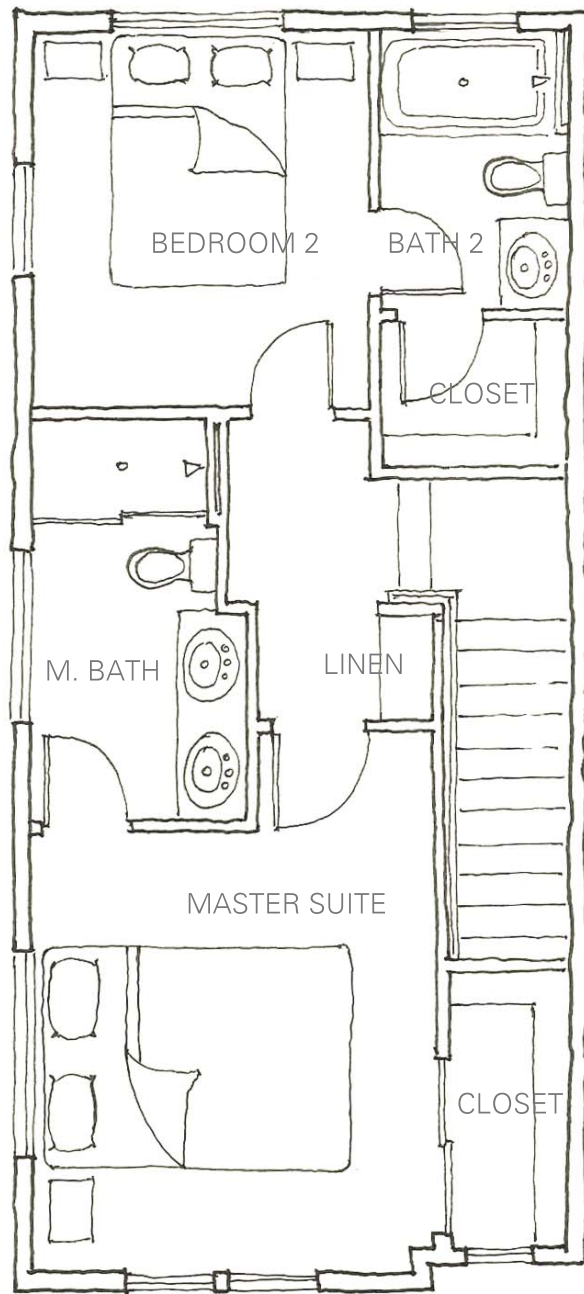

BROOKFIELD
FLOOR PLANS
1300 SQ. FT.

JULIET OPTION

ROMEO OPTION