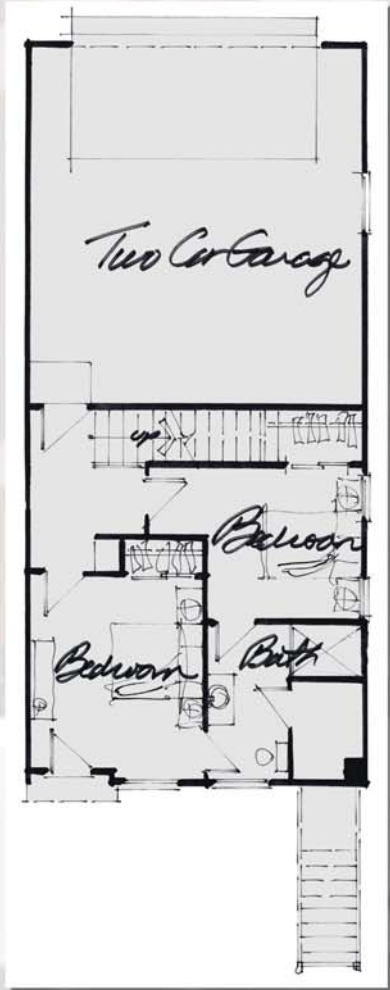

Highland

Ground Floor

- Oversized two-car garage
- 2 Bedrooms with closets
- Jack and Jill en suite Bath
- Extended storage beneath staircases
 - Stacked washer/dryer
- Direct access to front Patio

Main Floor

- Entry with stairwell overlook to Living Room
 - Fireplace, window seat, and TV inset
- Open layout with entry to Dining and to Kitchen
 - Inviting bay windows and center island
 - Sliding-door Balcony with pergola
 - Powder Bath

Upper Floor

- Spacious Master Bedroom and Bath
- Separate soaking tub and shower
 - Walk-in closet
 - Juliette balcony
- Extra storage at top of stairs
- Super-sized Deck off Master Bedroom

Highland

Highland

Ground Floor - Standard

Living Room Option

- Spacious Living Room with kitchenette
- Bedroom with extended closet space
- Full Bath with extra storage space
- Exterior Patio door options

Bonus Room Option