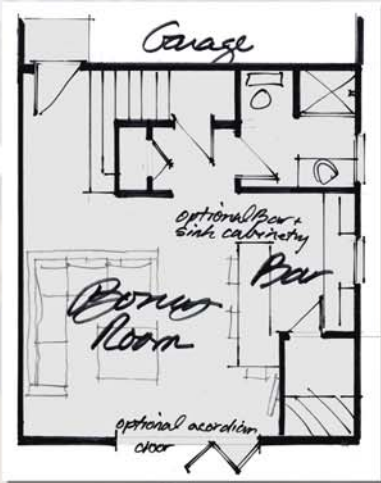

- Entry with stairwell overlook to Living Room
 - Fireplace, window seat, and TV inset
- Open layout with entry to Dining and to Kitchen
 - Inviting bay windows and center island
 - Sliding-door Balcony with pergola
 - Powder Bath

Upper Floor

- Spacious Master Bedroom and Bath
- Separate soaking tub and shower
 - Walk-in closet
 - Juliette balcony
- Extra storage at top of stairs
- Super-sized Deck off Master Bedroom

Highland

Highland

Ground Floor - Standard

Living Room Option

- Spacious Living Room with kitchenette
- Bedroom with extended closet space
- Full Bath with extra storage space
- Exterior Patio door options

Bonus Room Option

- Super-sized Bonus Room with built-in desk
- Full Bath
- Optional wine cellar, pantry, or storage
- Exterior Patio door options

Bonus Room Option

- Large Bonus Room with bar
- Optional bar & sink cabinetry
- Full Bath
- Exterior Patio door options