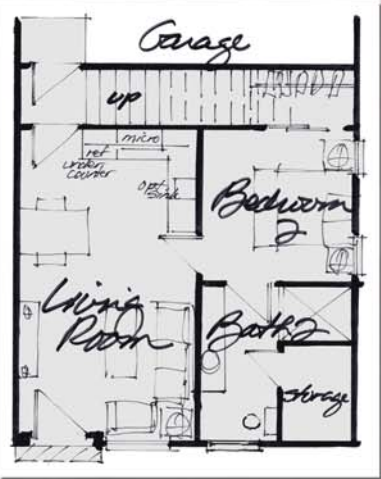

- Entry with stairwell overlook to Living Room
 - Fireplace, window seat, and TV inset
- Open layout with entry to Dining and to Kitchen
 - Inviting bay windows and center island
 - Sliding-door Balcony with pergola
 - Powder Bath

Upper Floor

- Spacious Master Bedroom and Bath
- Separate soaking tub and shower
 - Walk-in closet
 - Juliette balcony
- Extra storage at top of stairs
- Super-sized Deck off Master Bedroom

Highland

Highland

Ground Floor - Standard

Living Room Option

- Spacious Living Room with kitchenette
- Bedroom with extended closet space
- Full Bath with extra storage space
- Exterior Patio door options

Bonus Room Option

- Super-sized Bonus Room with built-in desk
- Full Bath
- Optional wine cellar, pantry, or storage
- Exterior Patio door options

Bonus Room Option

- Large Bonus Room with bar
- Optional bar & sink cabinetry
- Full Bath
- Exterior Patio door options