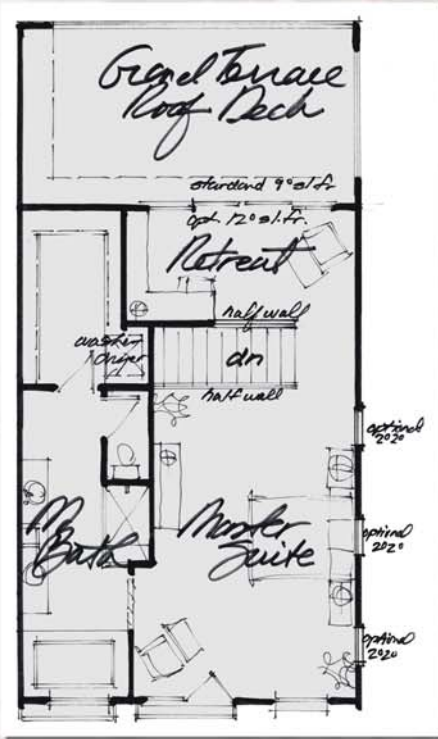

Highland

Ground Floor

- Oversized two-car garage
- 2 Bedrooms with closets
- Jack and Jill en suite Bath
- Extended storage beneath staircases
 - Stacked washer/dryer
- Direct access to front Patio

Main Floor

- Entry with stairwell overlook to Living Room
 - Fireplace, window seat, and TV inset
- Open layout with entry to Dining and to Kitchen
 - Inviting bay windows and center island
 - Sliding-door Balcony with pergola
 - Powder Bath

- Super-sized Bonus Room with built-in desk
- Full Bath
- Optional wine cellar, pantry, or storage
- Exterior Patio door options

Bonus Room Option

- Large Bonus Room with bar
- Optional bar & sink cabinetry
- Full Bath
- Exterior Patio door options

Upper Floor - Standard

Retreat Option

- Master Retreat with stairwell overlook
- Spacious Deck off Master Retreat
- Optional high 2x2 windows in Master Suite
- Washer/dryer in master closet

Bedroom, Bath & Deck Option