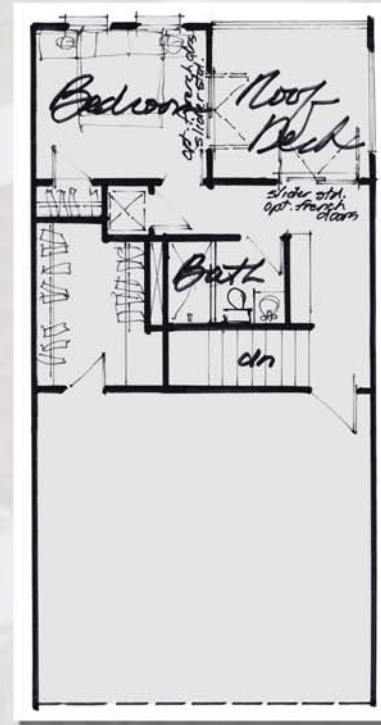

- Entry with stairwell overlook to Living Room
 - Fireplace, window seat, and TV inset
- Open layout with entry to Dining and to Kitchen
 - Inviting bay windows and center island
 - Sliding-door Balcony with pergola
 - Powder Bath

Ground Floor - Standard

Living Room Option

- Spacious Living Room with kitchenette
- Bedroom with extended closet space
- Full Bath with extra storage space
- Exterior Patio door options

Bonus Room Option

- Super-sized Bonus Room with built-in desk
- Full Bath
- Optional wine cellar, pantry, or storage
- Exterior Patio door options

Bonus Room Option

- Large Bonus Room with bar
- Optional bar & sink cabinetry
- Full Bath
- Exterior Patio door options

Upper Floor - Standard

Retreat Option

- Master Retreat with stairwell overlook
- Spacious Deck off Master Retreat
- Optional high 2x2 windows in Master Suite
- Washer/dryer in master closet

Bedroom, Bath & Deck Option